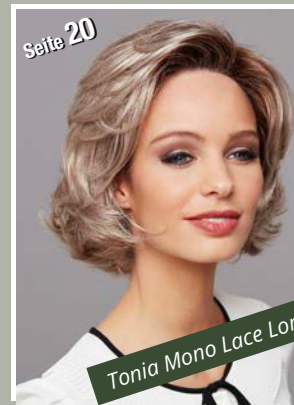

1001Rooted (snow white rooted)

1001/28-14+14 (prosecco rooted)

101/20+12 (smoky grey)

1001/22-20+14  
ash blond rooted

American Salon \*\*+SLF

1B  
black

4/6  
espresso mix

12/8-8  
caramel fudge