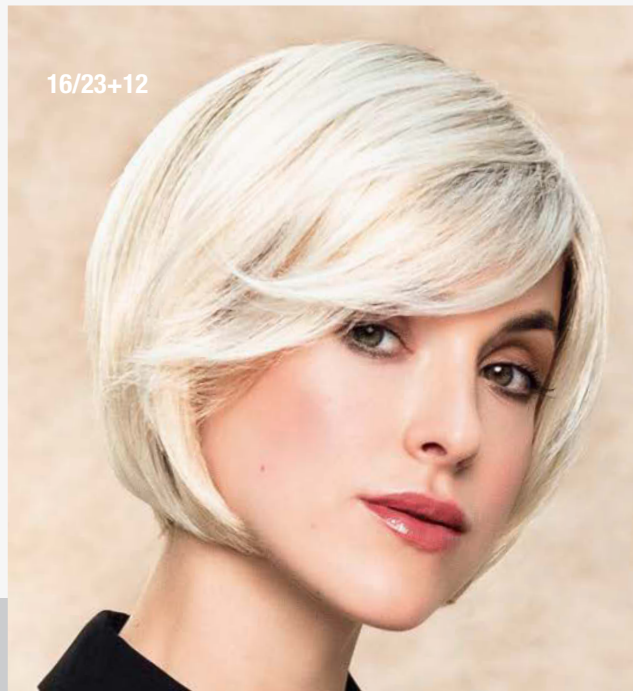

1B

4/6

4/33/29+6

8/6/27

8/27/16+10

8/30/28

10/16/27+10

12/14/26+12

14/88+8

16/22/25

22/15H

16/23+12