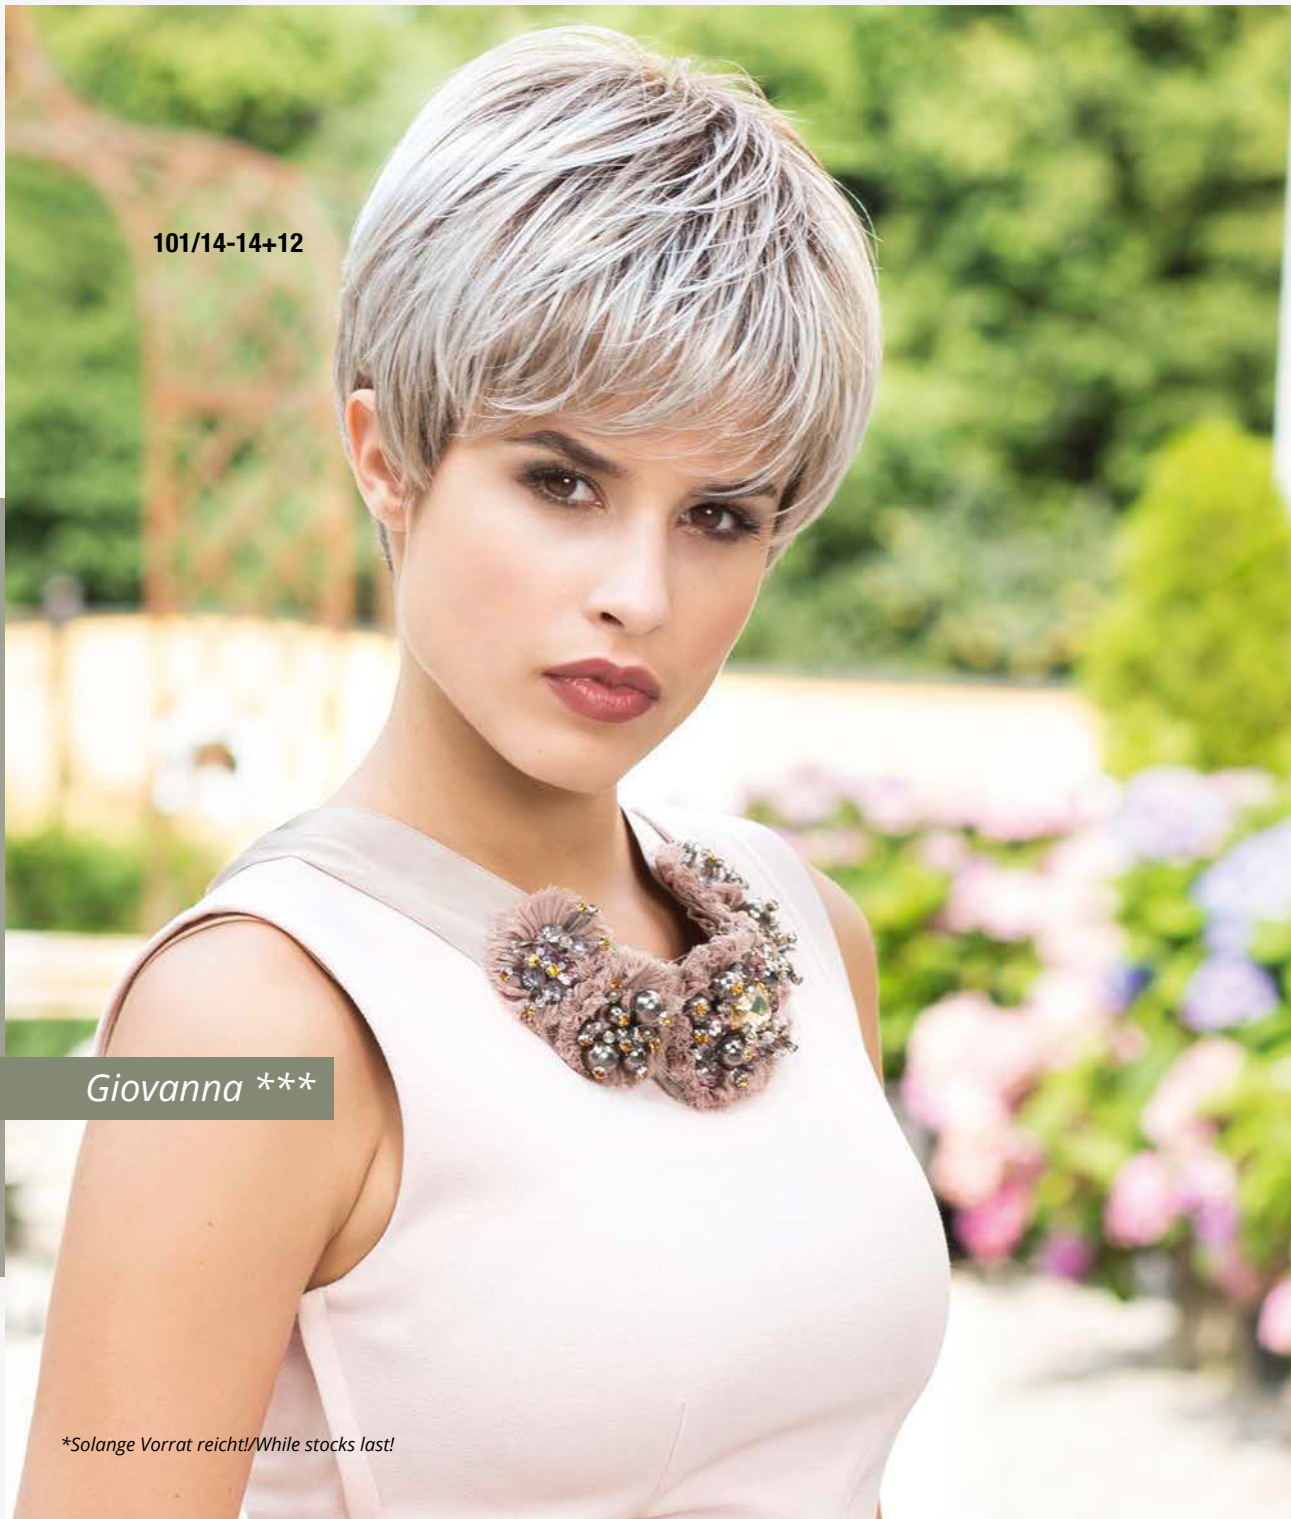

101/14-14+12

Giovanna ***

*Solange Vorrat reicht!/While stocks last!

2/4*

131V/2-2

6/27+4

L8

8/27-6

10/16/27+10

20/25-14

23/22+14

101/14-14+12

26/14-14+12

30/131V-33

33/130/6