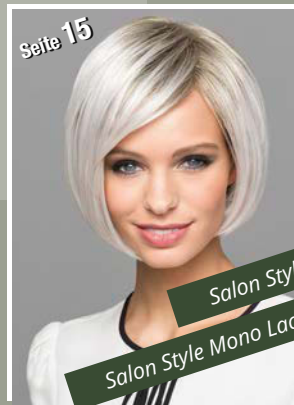

1001Rooted (snow white rooted)

1001/28-14+14 (prosecco rooted)

101/20+12 (smoky grey)

1001/22-20+14  
ash blond rooted

American Salon \*\*+SLF

1B  
black

4/6  
espresso mix

12/8-8  
caramel fudge