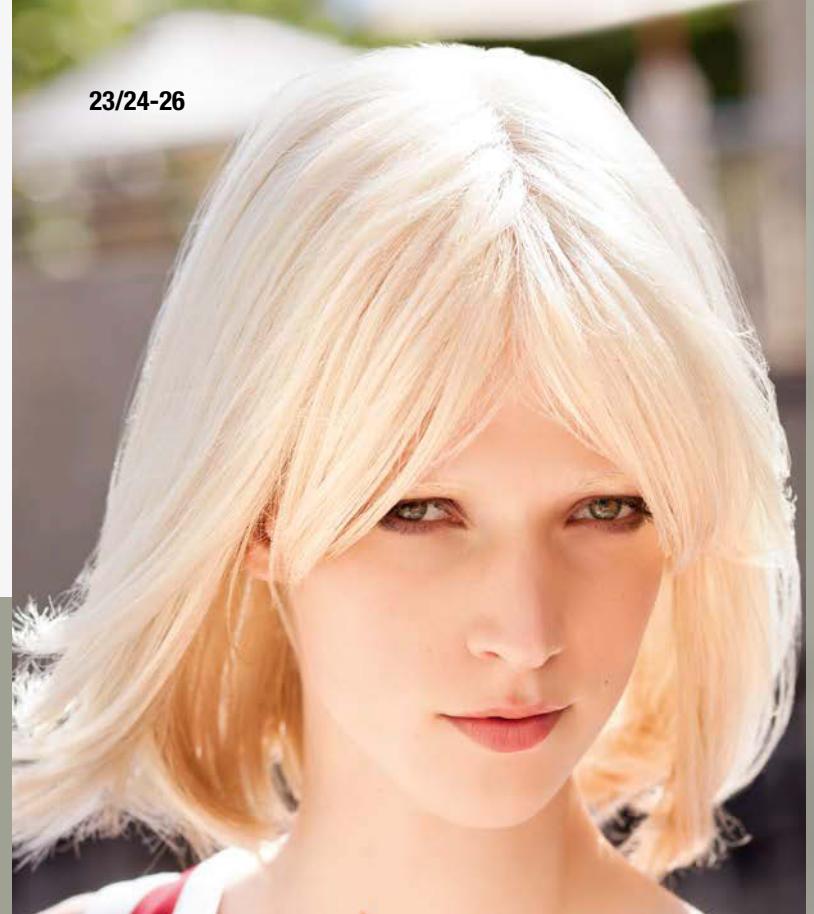

30F27+4

273T

14/26R+12

24/18T

26/23/25

32/33/29

23/24-26

**Long Page Mono Lace Deluxe** \*\*\*\*\*+LF  
(Solange Vorrat!/While stocks last!)