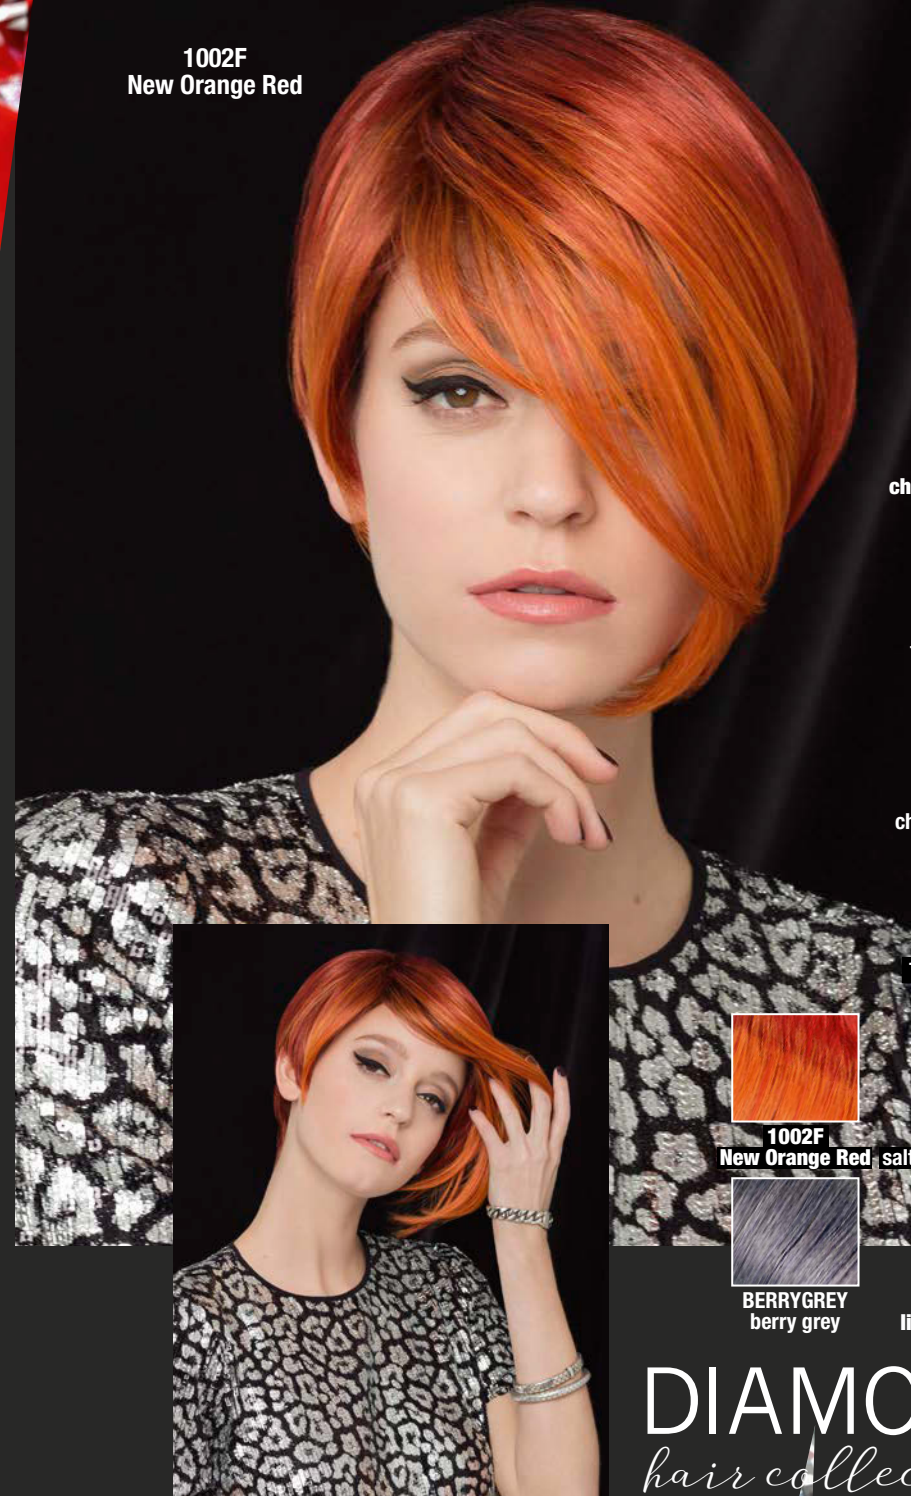

# Fashion Vicky \*\* + SLF

66-4  
light orchid mist

27/4-4  
chocolate hazelnut

1002F  
New Orange Red

1002F  
New Orange Red

BERRYGREY  
berry grey

1B  
black

4/6  
espresso mix