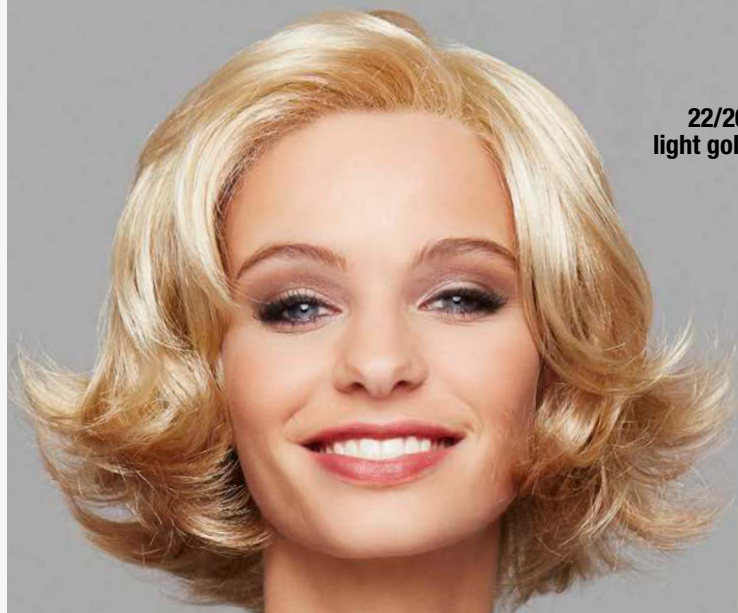

1001/28-14+14  
prosecco rooted

1001rooted\*

56/51-4+4\*

60/56-51\*

61-38+12\*

101/20+12  
smoky grey

**22/26-26**  
light gold blond

*High End Tonia Long \*\*\*\*\*+LF*