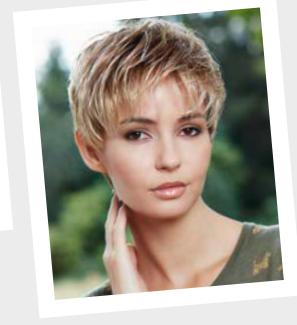

MODERN HAIR COLLECTION

GM
GISELA
MAYER
HAIR COLLECTION