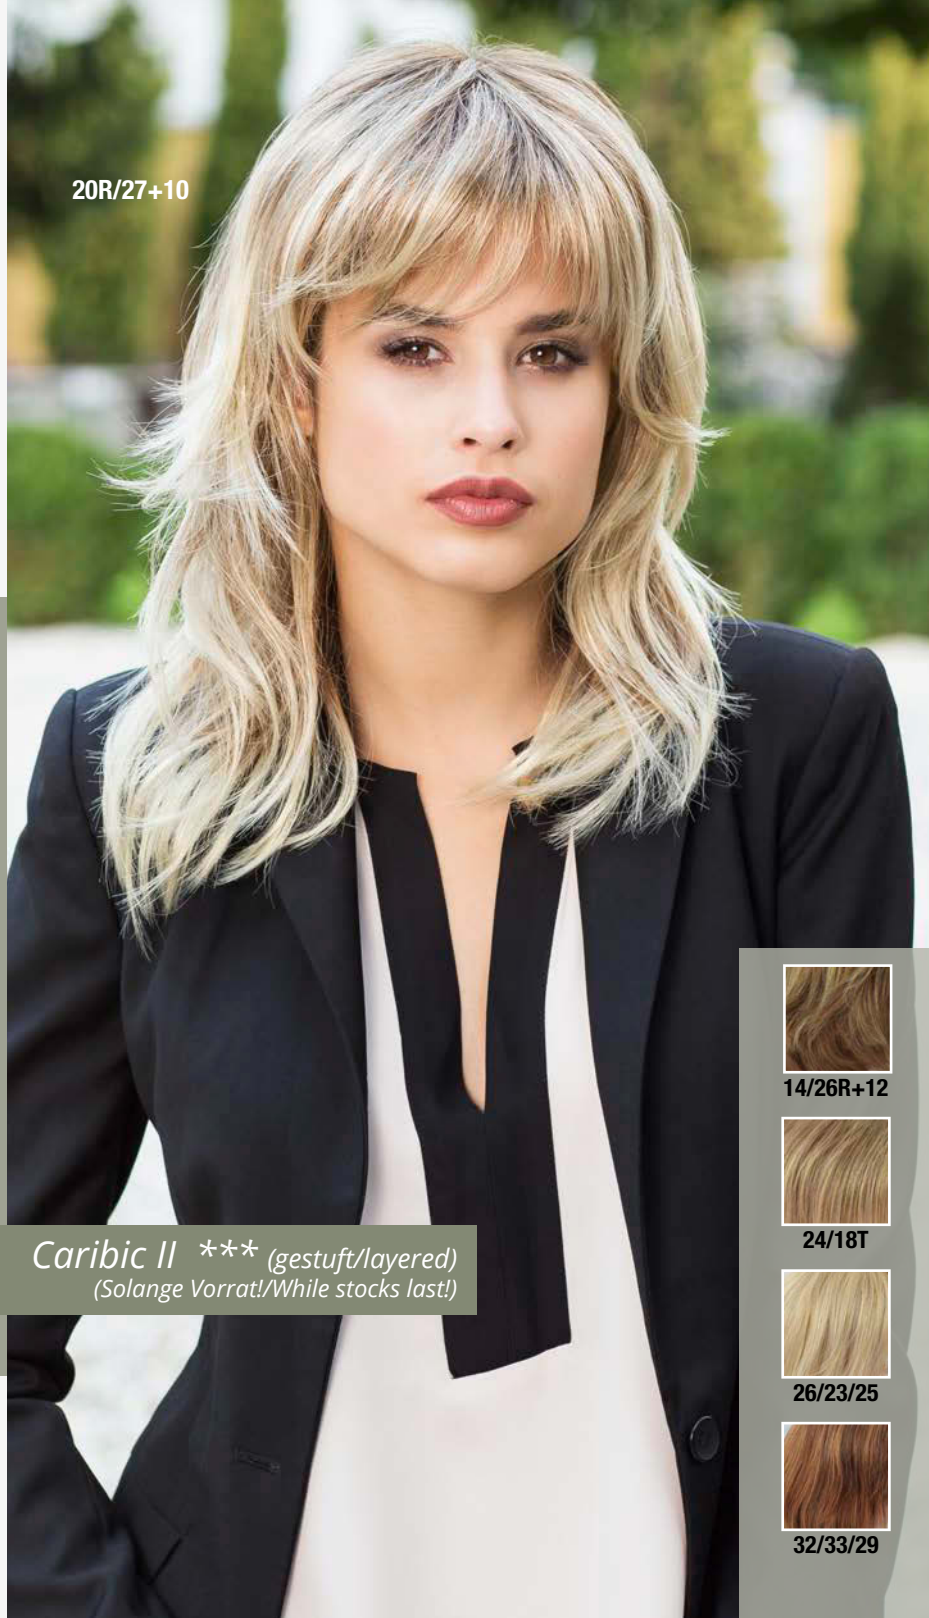

20R/27+10

Caribic II *** (gestuft/layered)
(Solange Vorrat!/While stocks last!)

1B

4/6

637T

8/25R

830/27

12/26+8

20R/27+10

263R+8

30F27+4

273T

14/26R+12

24/18T

26/23/25

32/33/29

23/24-26