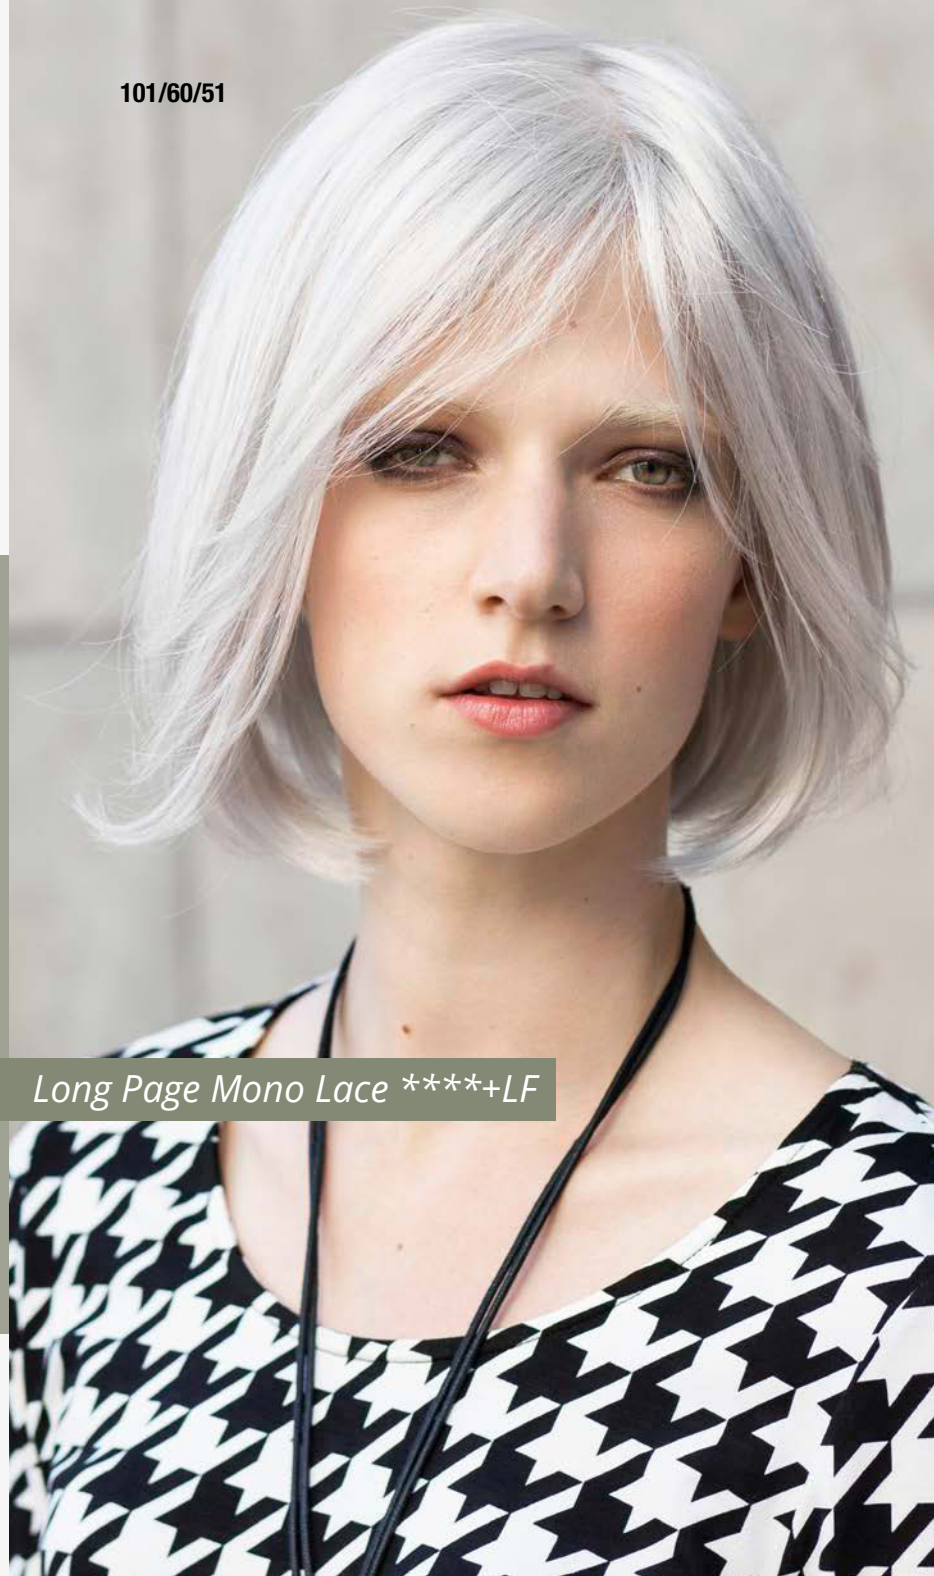

101/60/51

Long Page Mono Lace ****+LF

4/6

L8

8/6/27

10/16/27+10

A12/14/26

14/88+12

101/60/51

Platinum Blond

27/4-4