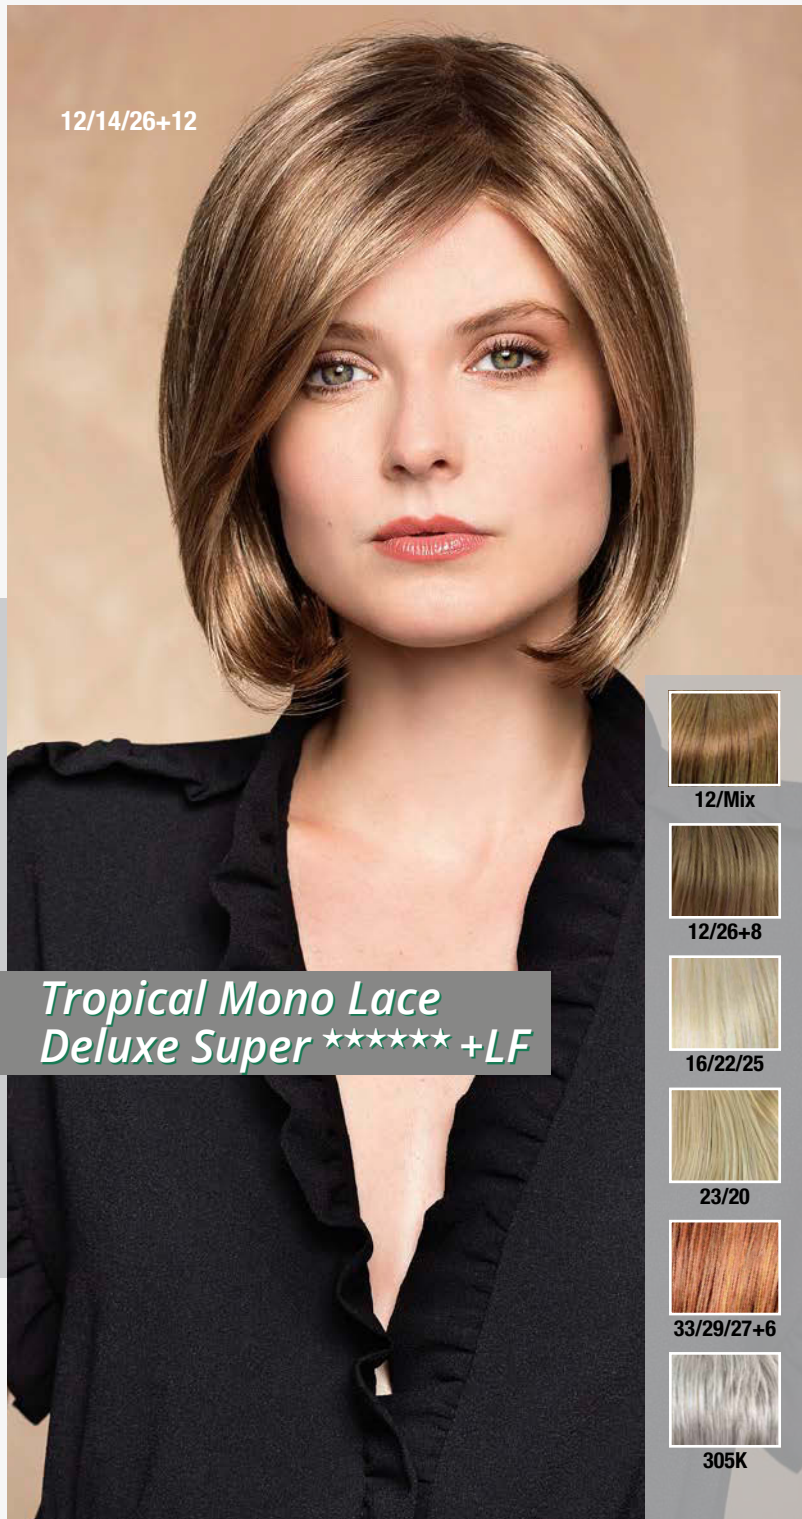

33/130/2

GL36/38

305K

12/14/26+12

Tropical Mono Lace  
Deluxe Super ★★★★★ +LF

1B

4/6

8/6/27