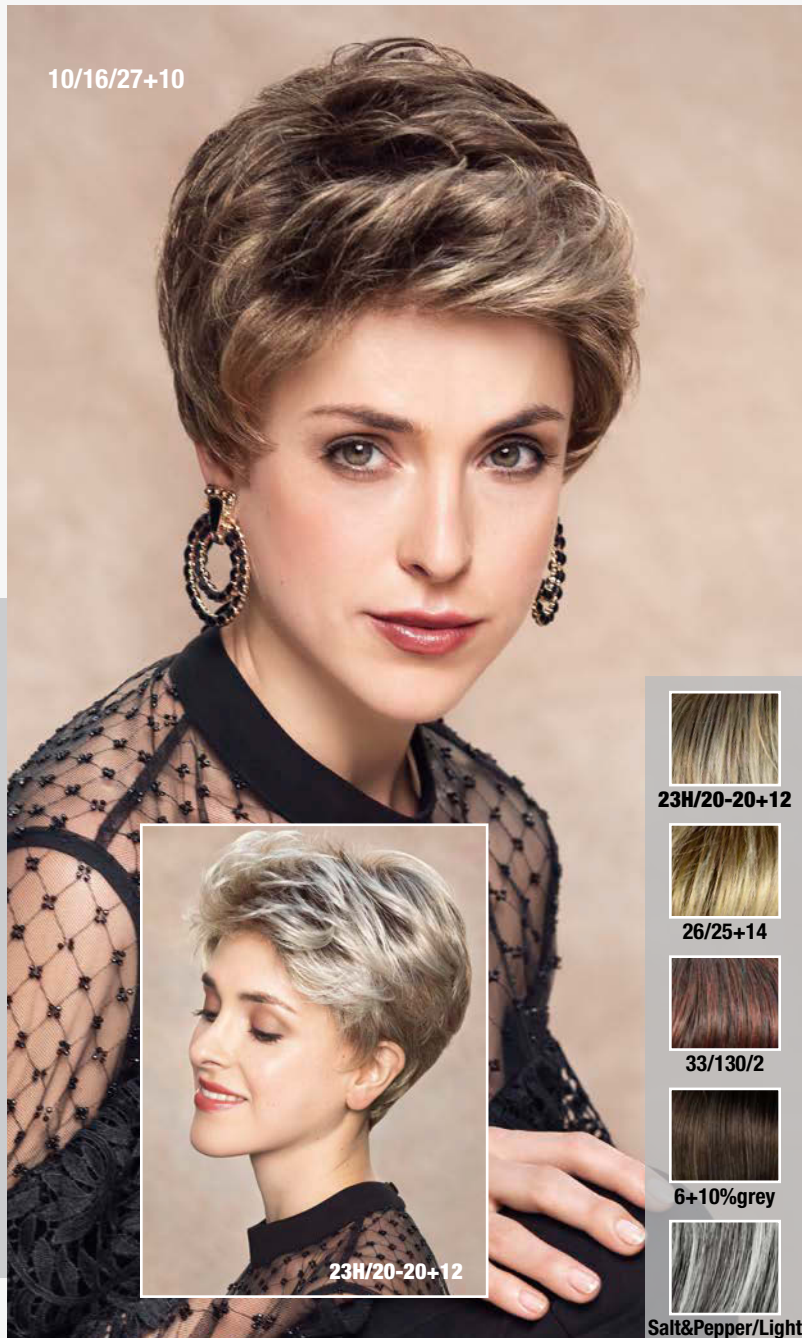

High End Star ***** +LF

4/6

8/6/27

10/16/27+10

12/14/26+12

14/88+12

23H/20-20+12

26/25+14

33/130/2

6+10%grey

Salt&Pepper/Light

305K

25/23+12

33/29/27+6

Spotlight Red

38/Light

101/14-14+12

60