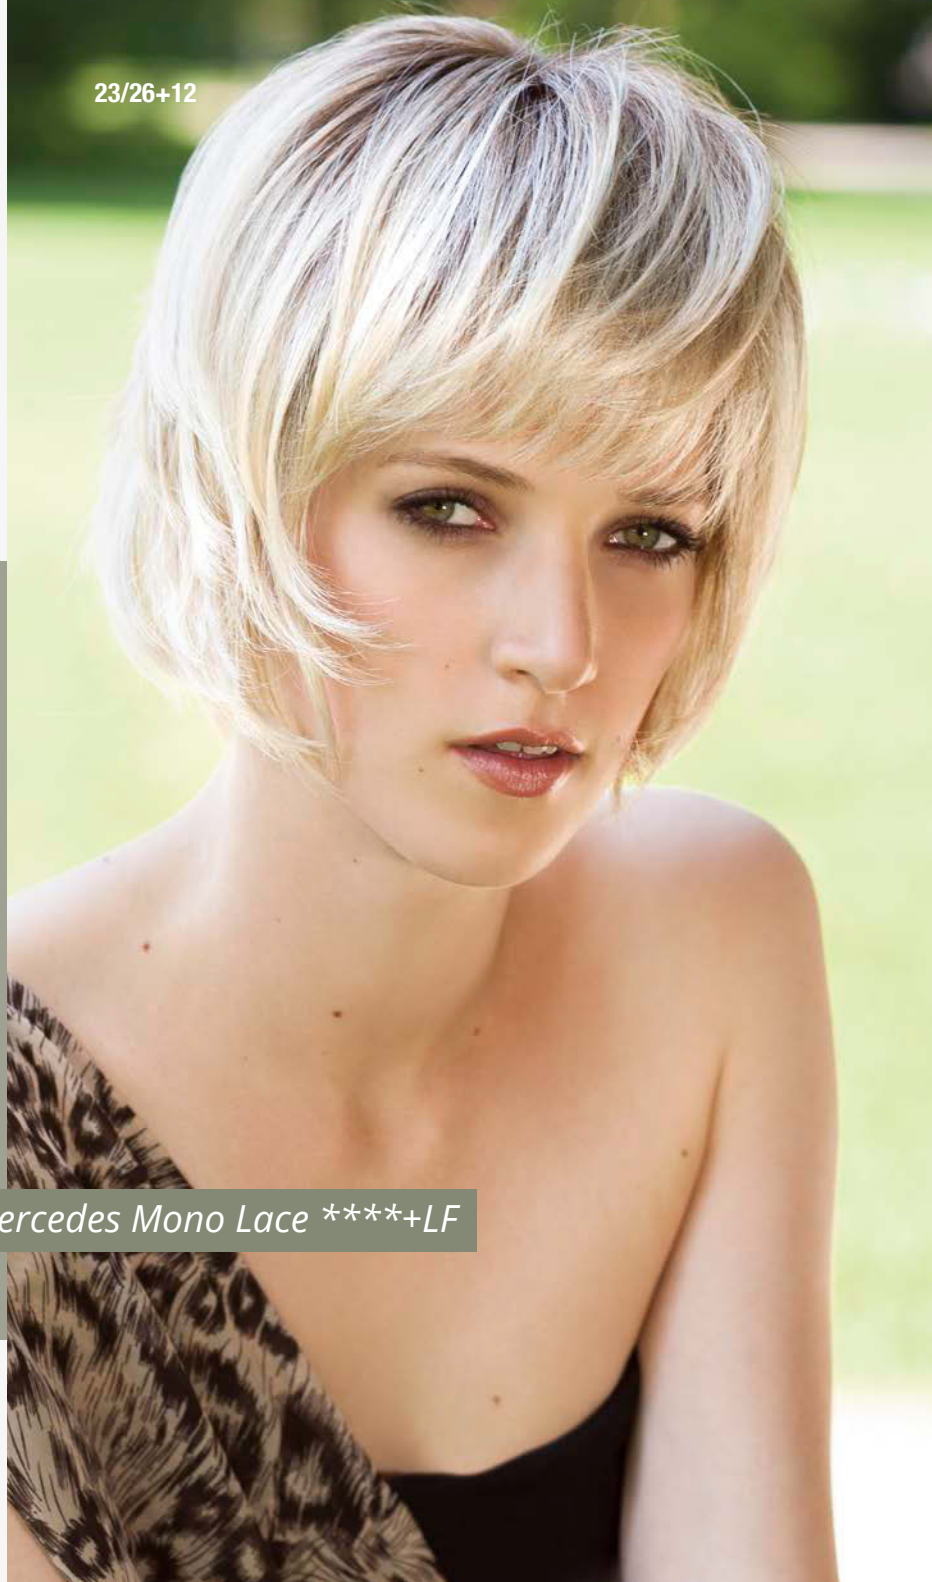

23/26+12

Mercedes Mono Lace ****+LF

4/6

4/33/29+6

8/6/27

10/16/27+10

A12/14/26

23/26+12

Platinum Blond

137/29-137

15/26