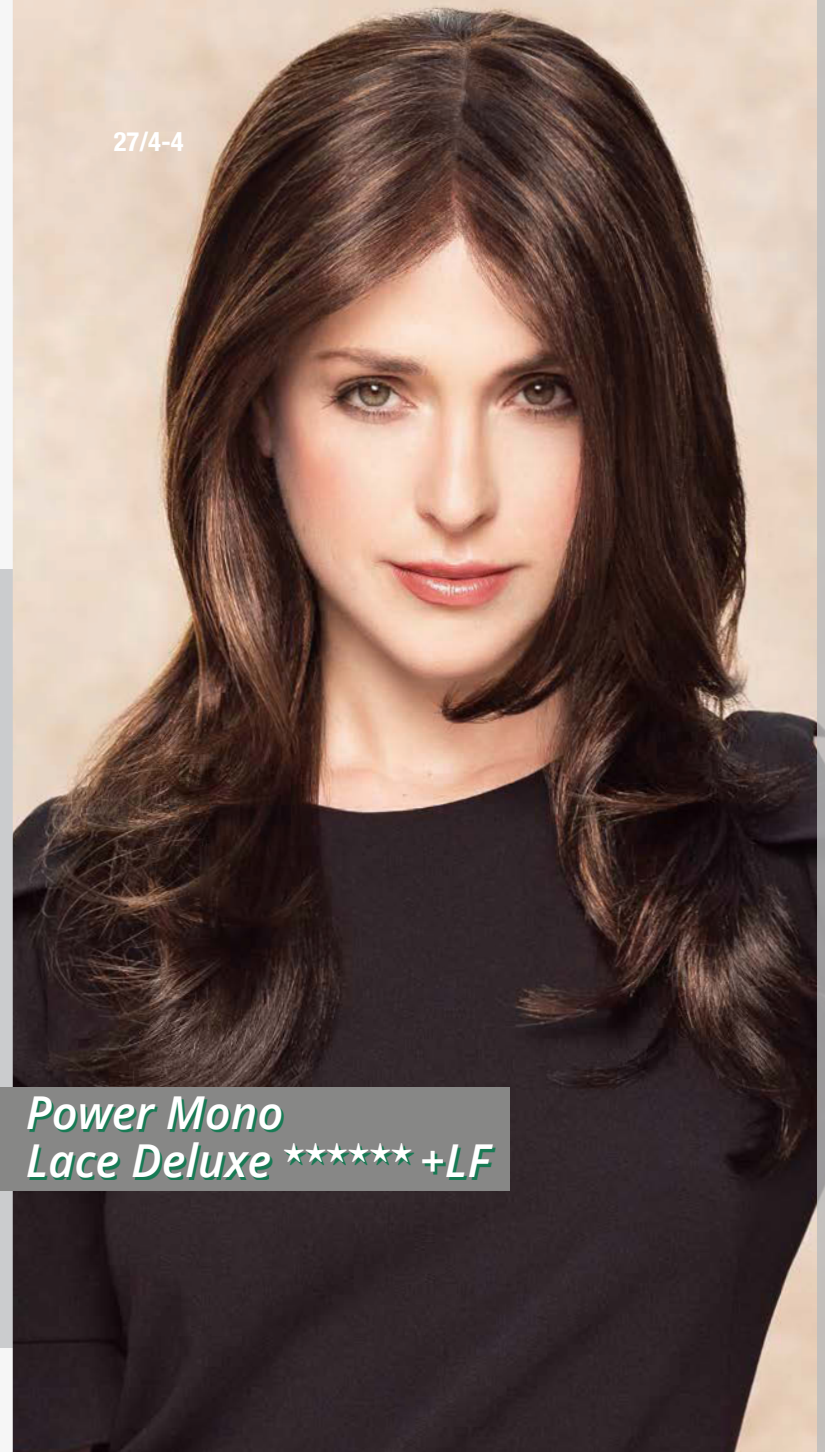

1B

4/6

8/6/27

27/4-4

8/30/28

10/16/27+10

14/88+12

22/15-14

33/29/27+6

60/56-51

60

12/14/26+12

16/22/25

23/20

56/51-4+4

61-38+12

High End Page ★★★★★ +LF

27/4-4