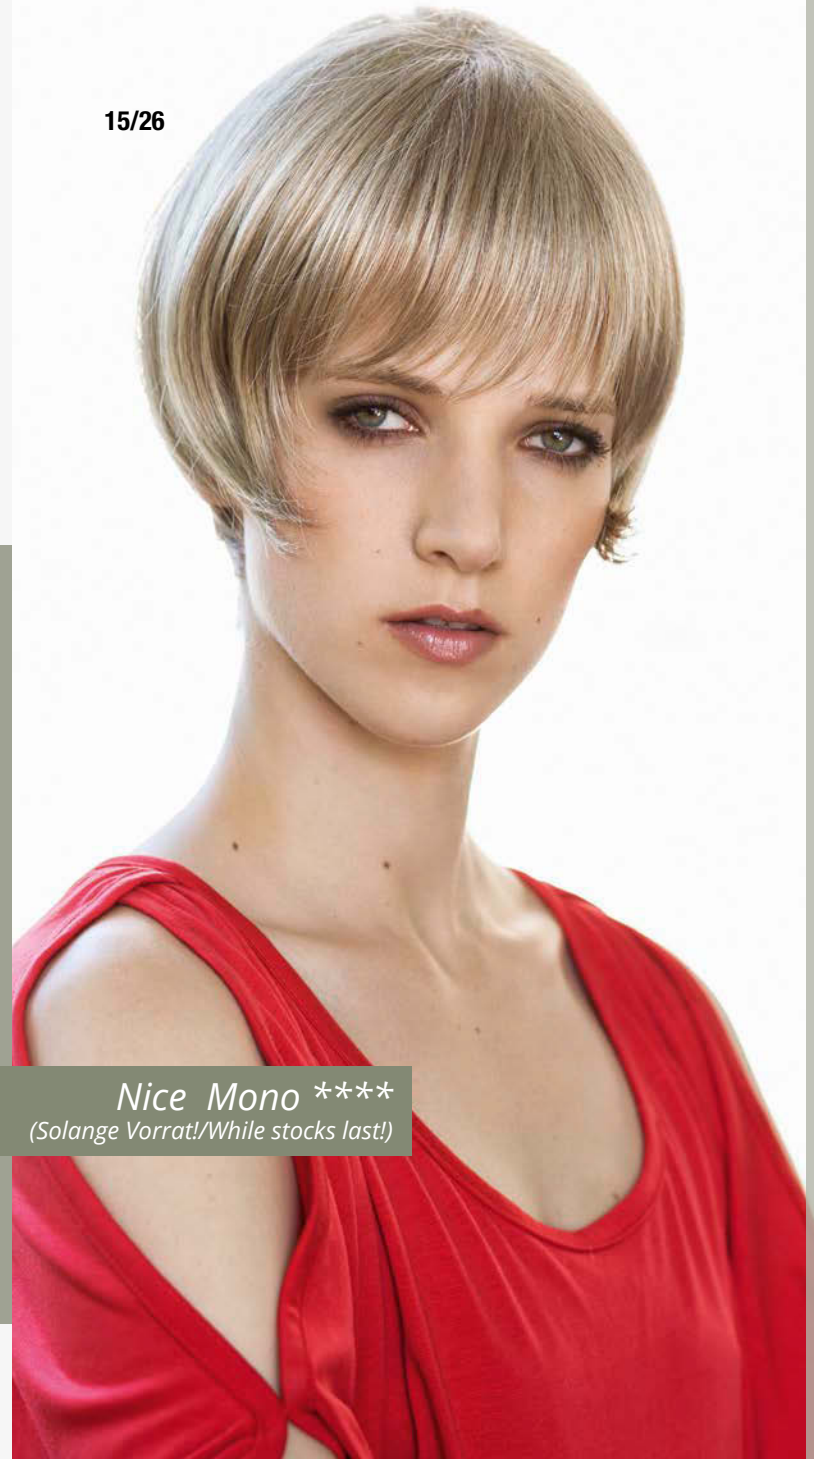

Nice Mono ****
(Solange Vorrat!/While stocks last!)

1B

4/6

R831

LR12

15/26

101/14/16

LG130+8

511T

305K

SIMPLY THE BEST !