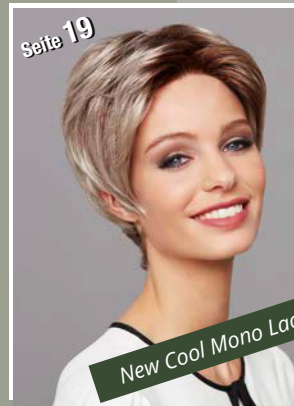

101/20+12 (smoky grey)