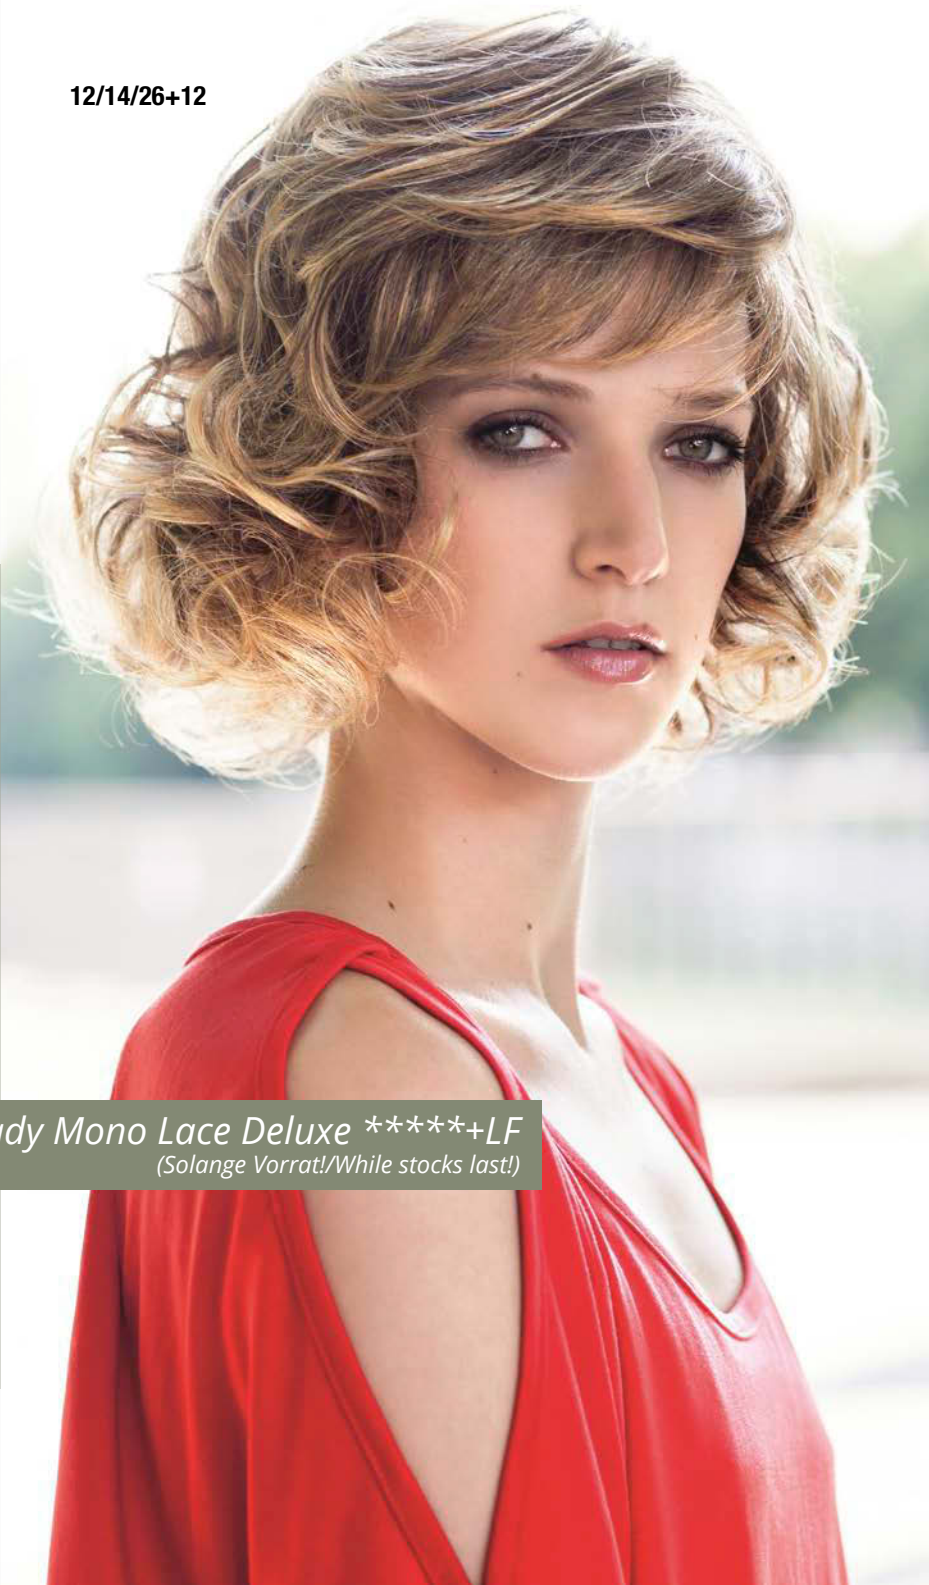

**Lady Mono Lace Deluxe \*\*\*\*\*+LF**  
(Solange Vorrat!/While stocks last!)

4/6

8/30

6/29/28+6

12/14/26+12

27/830+6

36/38

12/26F