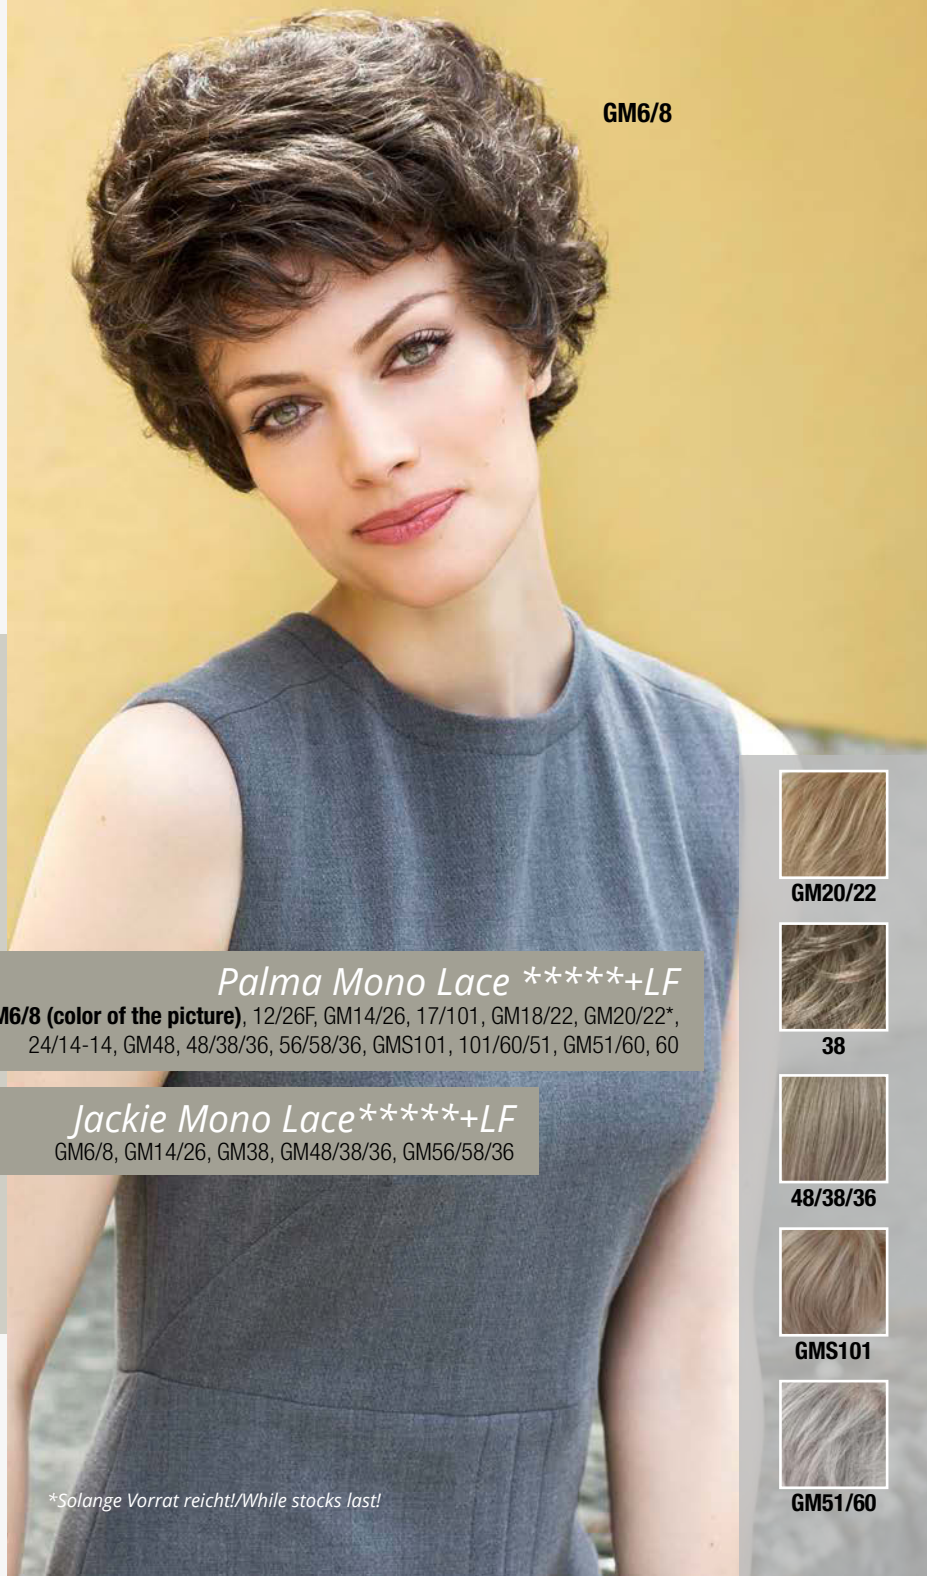

GM6/8

Palma Mono Lace *****+LF

GM6/8 (color of the picture), 12/26F, GM14/26, 17/101, GM18/22, GM20/22*, 24/14-14, GM48, 48/38/36, 56/58/36, GMS101, 101/60/51, GM51/60, 60

Jackie Mono Lace *****+LF

GM6/8, GM14/26, GM38, GM48/38/36, GM56/58/36

*Solange Vorrat reicht!/While stocks last!

GM6/8

12/26F

GM14/26

17/101

GM18/22

24/14-14

GM48

56/58/36

101/60/51

60

GM20/22

38

48/38/36

GMS101

GM51/60